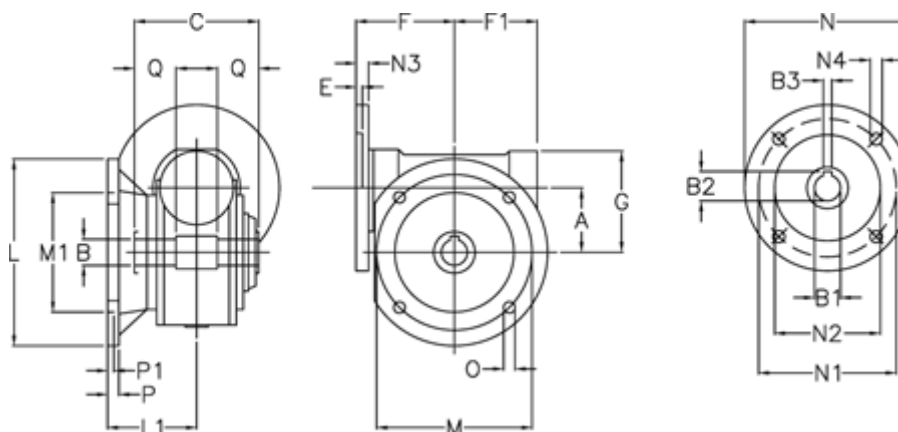

Data Sheet

Article number: 3902150023540

Description: Worm gear
VF 150-FC1-23-100B5, without lubrication

Measures

A = 150	F1 = 179	N2 = 180
B = 50 H7	G = 218	N3 = 11
B1 E7 = 28	L = 350	N4 = 13
B2 = 31.3	L1 = 145.5	O = 18
B3 H9 = 8	M = 290	P = 22
C = 175	M1 = 200	P1 = 13
E = 2	N = 250	Q = 55
F = 190	N1 = 215	